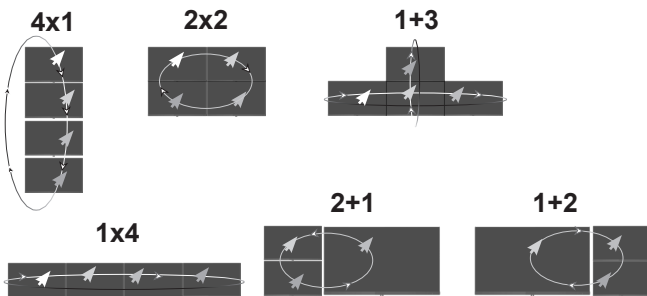

** Requires Absolute Coordinate Supported Operating System (e.g. Windows 10)

Features

- Allow 4 Computers to Share USB Console
- Mouse Roaming Function Allows Seamless Switching among PCs by Moving the Cursor across the Screen Borders and Circulating among PCs
- Flexible Preset Screen Layouts Including : 4x1, 2x2, 1+3, 1x4, 2+1, 1+2
- Support Keyboard and Mouse Plug-n-play without Drivers
- Multiple Control Methods Enable Smooth Switch :
  - Front Panel Push Button Control
  - Roaming Mouse Control
  - Hotkey Control
- Mouse Roaming Supports Windows, MAC, and Linux, No Software Required
- Front USB Design Empowers Easy Access
- Mouse Absolute Coordinate Technology Enables Seamless Switch among PCs and Adapts to All Kinds of Mouse Sensitivity (DPI Resolution)
- Allow Usage of Different Versions of Windows Simultaneously
- Grant Access to Full Processing Power of Multiple PCs Simultaneously (Perfect for Scientific or Physical Calculation Application)

Flexible Screen Layouts (Mouse Roaming)

Product Family

Product Number	Ports	USB	Audio	USB Broadcast
USW-KM2000	10	HID	N/A	Yes
USW-KM108		HID		
USW-KMT314	4	USB3.2 Gen2	USB Audio	N/A
USW-KM314		USB3.2 Gen1		
USW-KM304		USB3.2 Gen1	Analog Audio	
USW-KM204		USB 2.0		
USW-KM104		HID		
USW-KM302	2	USB3.2 Gen1